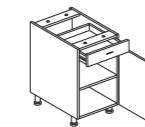

KITCHEN / küche

4

Base unit / 1 door
Unterteil / 1 Tür
40 x 60 x 82 - code: 4101140
60 x 60 x 82 - code: 4101160

Base unit / 4 drawers
Unterteil / 4 Schubladen
40 x 60 x 82
code: 4111440

Base unit / 1 drawer, 1 door
Unterteil / 1 Schublade, 1 Tür
40 x 60 x 82
code: 4111140